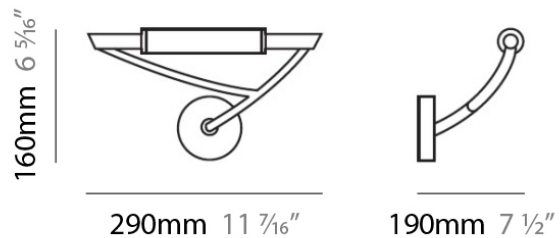

WINGS SURFACE

D83035

GENERAL

Series: Wings _____
Brand: Panzeri _____
Division: Design _____
Mounting Type: Surface _____
Mounting Location: Wall _____
Subcategory: Ambient _____

PHYSICAL

Shape: Abstract _____
Length (mm): 290 _____
Length (in): 11 1/2 _____
Height (mm): 160 _____
Height (in): 6 1/4 _____
Extension (mm): 190 _____
Extension (in): 7 1/2 _____
Light Distribution: Omnidirectional _____
Weight (kg): 1.23 _____
Weight (lbs): 2.7 _____
Diffuser: Matte White Printed Pyrex _____
Fixture Finish: Chrome _____
Fixture Material: Metal _____

ELECTRICAL

Number of Lamps: 1 _____
Lamp Type: LED Retrofit _____
Lamp Shape: T3 _____
Bulb Included: Bulb Not Included _____
Total Output Wattage (W): 20 _____
Max. Wattage Per Lamp (W): 20 _____
Lamp Base: RSC _____
Input Voltage (V): 120 _____

LED

OPTICAL

RATINGS AND CERTIFICATIONS

Certified By: CSA Certified to UL and CSA Standards _____
IP rating: IP20 _____