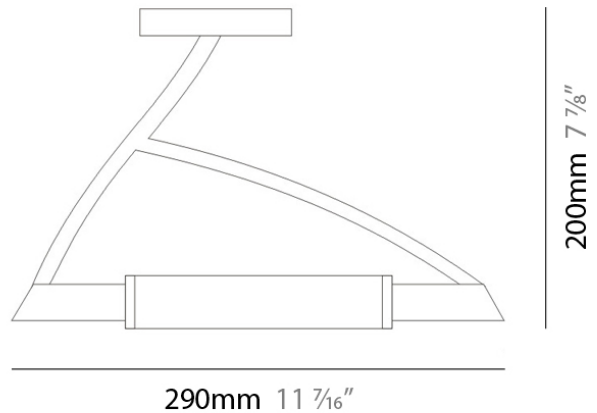

PROJECT	_____
TYPE	_____
NOTES	_____
QUANTITY	_____
DATE	_____

WINGS SURFACE

D82018

GENERAL

Series: Wings
Brand: Panzeri
Division: Design
Mounting Type: Surface
Mounting Location: Ceiling
Subcategory: Ambient

PHYSICAL

Shape: Abstract
Length (mm): 290
Length (in): 11 1/2
Height (mm): 200
Height (in): 7 3/4
Light Distribution: Omnidirectional
Weight (kg): 1.23
Weight (lbs): 2.7
Diffuser: Matte White Printed Pyrex
Fixture Finish: Metallic Gray
Fixture Material: Metal

ELECTRICAL

Number of Lamps: 1
Lamp Type: LED Retrofit / Halogen
Bulb Included: Bulb Not Included
Total Output Wattage (W): 30 / 200
Max. Wattage Per Lamp (W): 30 / 200
Lamp Base: R7s
Input Voltage (V): 120

LED

OPTICAL

RATINGS AND CERTIFICATIONS

Certified By: CSA Certified to UL and CSA Standards
IP rating: IP40