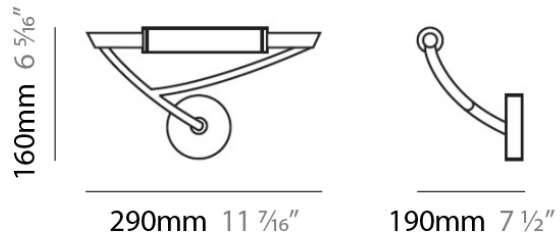

WINGS SURFACE

D83033

GENERAL

Series: Wings _____
Brand: Panzeri _____
Division: Design _____
Mounting Type: Surface _____
Mounting Location: Wall _____
Subcategory: Ambient _____

PHYSICAL

Shape: Abstract _____
Length (mm): 290 _____
Length (in): 11 ½ _____
Height (mm): 160 _____
Height (in): 6 ¼ _____
Extension (mm): 190 _____
Extension (in): 7 ½ _____
Light Distribution: Omnidirectional _____
Weight (kg): 1.23 _____
Weight (lbs): 2.7 _____
Diffuser: Matte White Printed Pyrex _____
Fixture Finish: Chrome _____
Fixture Material: Metal _____

ELECTRICAL

Number of Lamps: 1 _____
Lamp Type: LED Retrofit / Halogen _____
Lamp Shape: T3Q (119mm) _____
Bulb Included: Bulb Not Included _____
Total Output Wattage (W): 36 / 200 _____
Max. Wattage Per Lamp (W): 36 / 200 _____
Lamp Base: RSC _____
Input Voltage (V): 120 _____

LED

OPTICAL

RATINGS AND CERTIFICATIONS

Certified By: CSA Certified to UL and CSA Standards _____
IP rating: IP20 _____